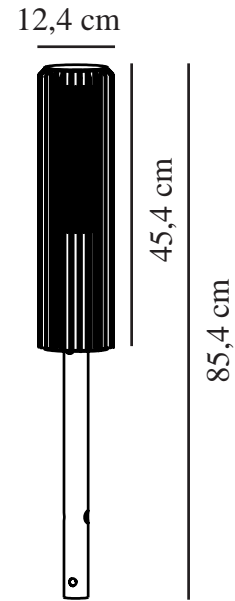

ALUDRA 45 | GARDEN LIGHT | BLACK

2118028003

nordlux®

Voltage (V): 230 Volt
IP degree: IP54
Maximum bulb wattage (W): 15W
Class (Class 1, Class 2, Class 3):
Class 1 (Earth contact)
Socket type: E27
Parallel connection: True

Height (cm): 45.4
Shade Diameter (cm): 12.4
EAN: 5704924004452
TUN: 2139901
Item Number: 2118028003

Pcs Per Master Carton: 3
Sales Box Height (cm): 46.8
Sales Box Width(cm): 26
Sales Box Depth (cm): 14
Sales Box Volume m³ : 0.017
Product net weight (kg): 2.34

Primary material: Aluminium
Secondary material: Plastic
Colour of the glass: Opal white
Colour: Black

- Beautiful light and shadow effect
- Parallel connection possible
- Easy to install with the included base
- Small, compact design